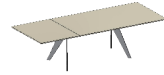

extendable

1280-II dining table rectangular <b>extendable</b> with integrated, pivotable leaf natural stone 73 cm	base 1 40 x 1,5 cm	92 x 160 x 75 extended 92 x 233 x 75
--	-----------------------	--

1280-II dining table rectangular <b>extendable</b> with integrated, pivotable leaf natural stone 80 cm	base 1 50 x 1,5 cm	105 x 180 x 75 extended 105 x 260 x 75  105 x 200 x 75 extended 105 x 280 x 75
--	-----------------------	--

not extendable

1280-II dining table rectangular, boat-shaped <b>not extendable</b>	base 1 50 x 1,5 cm	105 x 160 x 74 105 x 180 x 74 105 x 200 x 74 105 x 220 x 74 105 x 240 x 74
---	-----------------------	--

1280-II dining table rectangular, boat-shaped <b>not extendable</b>	base 4 angled side walls 50 x 7,0 cm	105 x 260 x 74 105 x 280 x 74
---	--	----------------------------------

base 1 - standard  
straight side walls

base 4  
angled side walls

base 5  
four legs

Note:

For reasons of stability, we recommend base 4 for not extendable tables of 260 cm length or longer.

Price supplements for special orders:

base 1	eloxated black
base 1	coated black, dark bronze, gold-colored, nickel-colored
base 1	lacquered to RAL
base 4	aluminium matt brushed
base 4	coated black, dark bronze, gold-colored, nickel-colored
base 4	lacquered to RAL
base 5	coated black
base 5	coated dark bronze, gold-colored, nickel-colored
base 5	lacquered to RAL
frame	lacquered to RAL