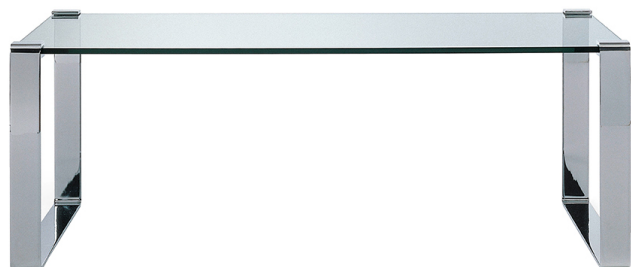

# KLASSIK

---

Model No. 1022-E

## DESIGN DR. PETER DRAENERT

A set of three tables, side table, coffee table, dining table and desk with a glass plate and skids made of steel in polished chrome, matt chrome or matt nickel.

## AVAILABLE IN THE FOLLOWING MATERIAL VARIANTS:

Glass

**1022-E KLASSIK**

DESIGN PETER DRAENERT 1968

**KLASSIK 1022-E**

| Model type | Skid material            | Size                       |
|------------|--------------------------|----------------------------|
|            | steel<br>polished chrome | W - L - H<br>approx. in cm |

|  |  |               |
|--|--|---------------|
| 1022-E dining table or desk<br>rectangular |  | 90 x 130 x 73 |
|  |  | 90 x 160 x 73 |
|  |  | 90 x 180 x 73 |

Note:  
maximum width 90 cm

**Skids only for special sizes**