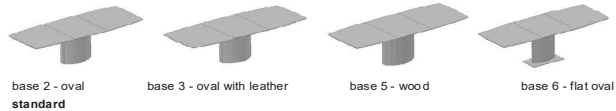

**1224 ADLER II**

SOLID WOOD

DESIGN PETER DRAENERT 1995

**ADLER II 1224**

SOLID WOOD

Model type	Pedestal	Size W - L - H approx. in cm
1224 dining table boat-shaped, rectangular, organic <b>extendable</b> with integrated lifting center-leaf solid wood 60 cm table tops glued transverse	base 2 oval standard	95 x 150 x 74.5 extended 95 x 210 x 74.5
1224 dining table <b>extendable</b> boat-shaped, rectangular, organic with integrated lifting center-leaf solid wood 80 cm table tops glued transverse	base 2 oval standard	105 x 170 x 74.5 extended 105 x 250 x 74.5  105 x 190 x 74.5 extended 105 x 270 x 74.5
1224 dining table MAGNUM <b>extendable</b> boat-shaped, rectangular, organic with integrated lifting center-leaf solid wood 100 cm table tops glued transverse	base 2 oval with oversize standard	120 x 270 x 75 extended 120 x 370 x 75
1224 dining table boat-shaped, rectangular, organic, oval <b>not extendable</b> table top glued lengthwise	base 2 oval standard	95 x 160 x 73 105 x 180 x 73 105 x 200 x 73 105 x 220 x 73 105 x 240 x 73
1224 dining table MAGNUM boat-shaped, rectangular, organic, oval <b>not extendable</b> table top glued lengthwise	base 2 oval with oversize standard	120 x 260 x 73.5

extendable

not extendable

base 2 - oval  
standard

base 3 - oval with leather

base 5 - wood

base 6 - flat oval

Please indicate in your order:

Wooden surface waxed (standard) or lacquered clear (same price).

Note:

Base with rollers not suitable for high pile carpets.

**Top**  
solid wood 2.5 cm  
edge 5  
oak or wild oak  
natural / pigmented white  
dark gray / dark oak

**Top**  
solid wood 2.5 cm  
edge 5  
American walnut