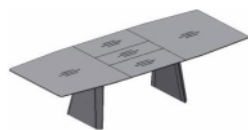

Model type	Pedestal	Size	Top	Top	Top	Top
	same as table top	W - L - H approx. in cm	solid wood 2,5 cm edge 6 oak natural oiled, white oiled dark gray stained dark oak stained	solid wood 2,5 cm edge 6 American walnut oiled	natural wood 2,5 cm edge 6 oak natural oiled, white oiled dark gray stained dark oak stained	natural wood 2,5 cm edge 6 American walnut oiled

extendable

1460 dining table trapezoidal shape, rectangular extendable with integrated threefold extension natural wood 80 cm table tops glued lengthwise	base 1 side walls standard	105 x 180 x 74,5 extended 105 x 260 x 74,5

1460 dining table trapezoidal shape, rectangular extendable with integrated threefold extension natural wood 80 cm table tops glued lengthwise	base 1 side walls standard	105 x 200 x 74,5 extended 105 x 280 x 74,5