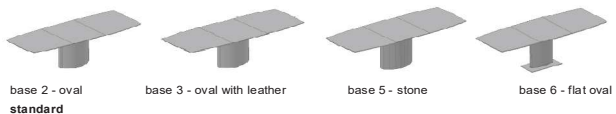

1224 ADLER II

NATURAL STONE

DESIGN PETER DRAENERT 1995

ADLER II 1224

NATURAL STONE

Model type	Pedestal	Size W - L - H approx. in cm
 extendable	1224 dining table boat-shaped, rectangular, organic extendable with integrated lifting center-leaf stone 60 cm	base 2 oval standard 95 x 150 x 74.5 extended 95 x 210 x 74.5
	1224 dining table boat-shaped, rectangular, organic extendable with integrated lifting center-leaf stone 80 cm	base 2 oval standard 105 x 170 x 74.5 extended 105 x 250 x 74.5 105 x 190 x 74.5 extended 105 x 270 x 74.5
 not extendable	1224 dining table boat-shaped, rectangular, organic, oval not extendable	base 2 oval standard 95 x 160 x 73 105 x 180 x 73 105 x 200 x 73 105 x 220 x 73 105 x 240 x 73 105 x 260 x 73
	1224 dining table MAGNUM boat-shaped, rectangular, organic, oval not extendable	base 2 oval with oversize standard 120 x 270 x 75 extended 120 x 370 x 75 120 x 260 x 73.5 120 x 280 x 73.5

The promotion prices* include:

table top extendable: only boat-shaped
stones Silver Paradiso polished / Carrara leathered

For this promotion we may NOT provide photos or reservations of slabs.

Note:

Base with rollers not suitable for high pile carpets.